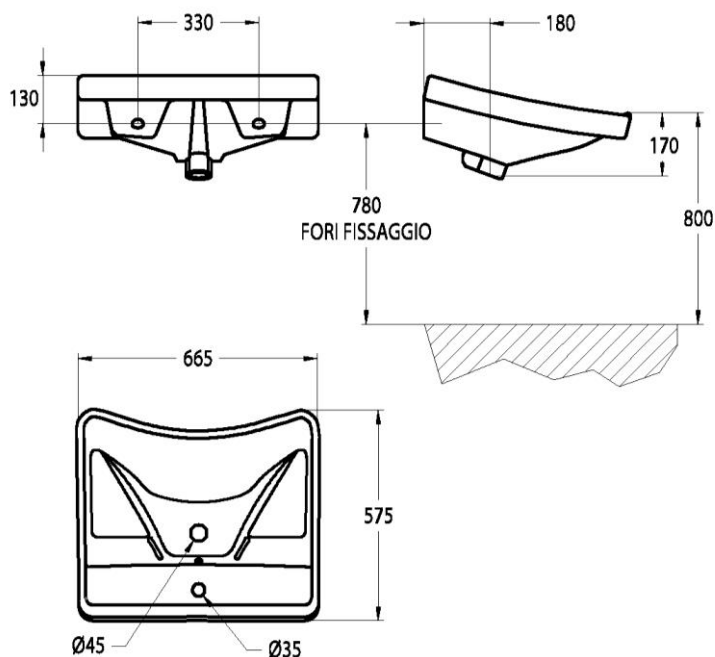

INSTALLAZIONE DIRETTA A PARETE - DIRECT INSTALLATION ON THE WALL
INSTALLACIÓN DIRECTA A PARED - INSTALLATION DIRECTE À MUR